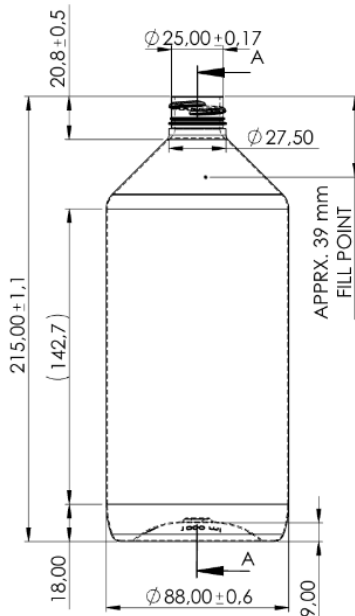

### General info

Item no. (SKU):	<b>LS1371230112-1</b>
Family / Range:	<b>Cosmo Veral</b>
Capacity:	<b>1000ml</b>
Neck:	<b>28/410</b>
Weight:	<b>47</b>
Shape:	<b>Round</b>
Material:	<b>PET / RPET</b>
Colour:	<b>All Colours Available</b>
Print Areas:	<b>N/A</b>
Country of Origin:	<b>Lithuania</b>

#### Packed in Boxes

Box Dimensions (mm):	<b>594 x 394 x 448</b>
Quantity per box (pcs):	<b>85</b>
Boxes per pallet (pcs):	<b>20</b>
Quantity per pallet (pcs):	<b>1700</b>
Net weight (kg):	<b>55</b>
Gross weight (kg):	<b>77</b>
Pallet height (mm):	<b>2400</b>